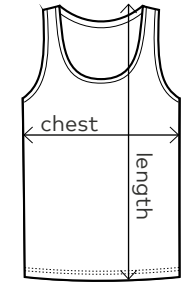

Men's Athletic-T 1050

 S-5XL

 100 % Cotton

 150 g/m²

 60°

 Regular fit

MADE IN
GREEN

M24LYHTDO

Timeless single jersey tank top with neck binding, produced of combed cotton. The tank top is made from tubular fabric.

-  white
-  black
-  steel gray
-  gold
-  fire red
-  royal
-  navy
-  wild lime

	chest	length
S	47	69
M	50	71
L	53	73
XL	56	75
XXL	59	77
3XL	62	79
4XL	66	81
5XL	72	83

Sizes and weights +/-5%. Subject to amendment.