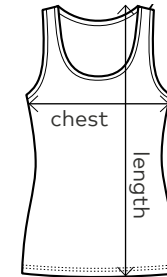

## Women's Tank Top 1051

 XS-XXXX

 95% Cotton,  
5% Elastane

 180 g/m<sup>2</sup>

 40°

 Slim fit

Modern single jersey tank top with neck binding, produced of combed cotton with elastane for better comfort. The tank top is made with side seams.

## Single Jersey Tanktop Item: 1051

	chest	length
<b>XS</b>	33	61
<b>S</b>	36	63
<b>M</b>	39	65
<b>L</b>	42	67
<b>XL</b>	46	69
<b>XXL</b>	50	71
<b>XXXL</b>	55	73

Sizes and weights +/-5%. Subject to amendment.