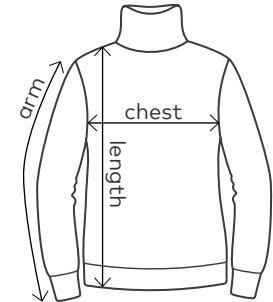

Turtleneck-T Longsleeve 3407

 XS-XXXL

 100% Cotton

 220 g/m²

 60°

 Regular fit

MADE IN
GREEN

[M21LP7U32](#)

Interlock turtleneck longsleeve T-shirt with elastane in turtleneck and sleeve cuffs, produced of combed cotton. The longsleeve T-shirt is made with side seams.

 white

 black

 navy

	chest	length	arm
XS	48	69	63
S	51	71	64
M	53	73	65
L	55	75	66
XL	58	77	67
XXL	62	80	68
3XL	66	83	69