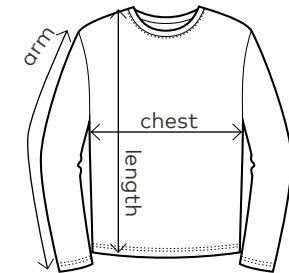

Kid's Baseball-T Longsleeve 349

 104-164

 100 % cotton

 205 g/m²

 40°

 Regular fit

Double-coloured unisex heavy jersey longsleeve T-Shirt with raglan sleeves and neckline in contrast colour, produced of combed cotton. The raglan long-sleeve T-Shirt is made with side seams.

 white black  white navy

Kid's Baseball-T Longsleeve Item: 349

	chest	length	arm
104	31	41	43
116	34	44	46
128	37	47	50
140	41	51	55
152	44	56	60
164	46	61	65

Sizes and weights +/-5%. Subject to amendment.