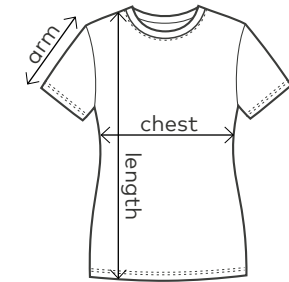

Performance-T 3521

 XS-XXXL

 100 % Polyester

 135 g/m²

 30°

 Regular Fit

MADE IN GREEN

[M21LRN3V2](#)

[M24LYLCU8](#)

Functional interlock T-shirt, the specific features of this T-shirt: elastic, breathable, quick dry, absorbent, anti-pilling finish and UV protection, produced of polyester. The T-shirt is made with side seams.

-  white
-  black
-  light grey
-  fire red
-  safety yellow*
-  knockout pink*
-  atomic blue*
-  green gecko*
-  navy

*neon colours

	chest	length	arm
XS	41	64	14
S	44	66	15
M	47	68	16
L	50	70	17
XL	54	72	18
XXL	58	74	20
XXXL	63	76	21