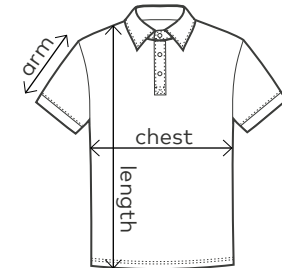

Kid's Premium Polo 404

104-164

100 % cotton

190 g/m²

40°

Regular fit

MADE IN
GREEN
[M21LRKXN6](#)

white

black

fire red

royal

Kid's Premium Polo Item: 404

	chest	length	arm
104	34	43	13
116	37	48	14
128	40	51	16
140	42	56	17
152	45	61	18
164	48	66	19

Sizes and weights +/-5%. Subject to amendment.